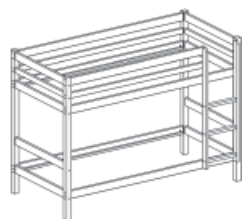

and is available in both clear and white lacquer. The emphasis is on simple solutions and maximum functionality and the system provides a wide variety of choices to suit most consumers.

Beds

Mattress size:
200x90 cm

Single bed
55 mm. legs
80-06101-1 Clear
80-06101-2 White
208x99x61 cm.

Safety rails
80-06601-1 Clear
80-06601-2 White
200 cm.

Midsleeper
55 mm. legs
80-06301-2 White
208x104x114 cm.

Midsleeper with slide
55 mm. legs
80-06303-1 Clear
80-06303-2 White
208x219x114 cm.

Bunkbed
55 mm. legs
80-06401-1 Clear
80-06401-2 White
208x104x150 cm.

High sleeper
55 mm. legs
80-06501-1 Clear
80-06501-2 White
208x104x180 cm.

Fabric Parts

Play curtain
3 part
83-20028 Red/orange
83-20029 Pink/purple
83-20031 Blue/green
83-20033 Orange/green