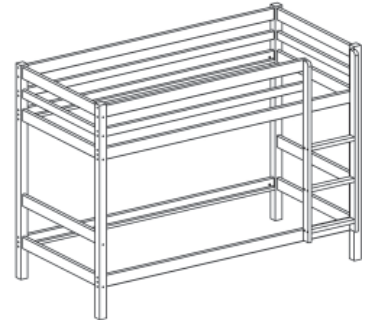

HIT

A strong and
timeless design

www.thuka.dk

Made in Denmark by
THUKA Furniture A/S
DK-7900 Nykøbing M
Tel.: +45 9772 3333
Fax: +45 9772 3233
info@thuka.dk
www.thuka.dk

**THUKA**

HIT

- 55x55 mm bed posts and 26x89 mm bed sides create a light look without compromising quality and safety
- Easy assembly - with easy to follow instructions
- Extensive range of textile accessories and add-on furniture
- Safety tested
- High quality Nordic pine from sustainable forests for the benefit of the environment
- Safe and environmentally friendly lacquers without added volatile organic compounds such as formaldehyde
- Environmentally friendly recycled packaging

Bed Overview

Single bed

Midsleeper

Bunkbed

Midsleeper with slide

Highsleeper

HIT is a strong series of 5 individual beds, which can be fitted with both fun textiles and add-on furniture. THUKA can also deliver slats, mattresses and cushions to complete the assortment. HIT has a timeless design

and is available in both clear and white lacquer. The emphasis is on simple solutions and maximum functionality and the system provides a wide variety of choices to suit most consumers.

Beds

Mattress size:
200x90 cm

Single bed
55 mm. legs
80-06101-1 Clear
80-06101-2 White
208x99x61 cm.

Safety rails
80-06601-1 Clear
80-06601-2 White
200 cm.

Midsleeper
55 mm. legs
80-06301-2 White
208x104x114 cm.

Midsleeper with slide
55 mm. legs
80-06303-1 Clear
80-06303-2 White
208x219x114 cm.