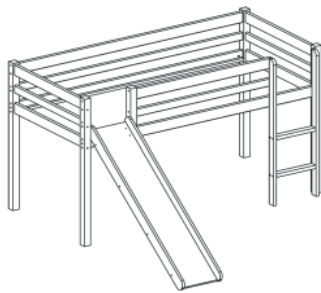

HIT

A strong and
timeless design

www.thuka.dk

Made in Denmark by
THUKA Furniture A/S
DK-7900 Nykøbing M
Tel.: +45 9772 3333
Fax: +45 9772 3233
info@thuka.dk
www.thuka.dk

**THUKA**

HIT

- 55x55 mm bed posts and 26x89 mm bed sides create a light look without compromising quality and safety
- Easy assembly - with easy to follow instructions
- Extensive range of textile accessories and add-on furniture
- Safety tested
- High quality Nordic pine from sustainable forests for the benefit of the environment
- Safe and environmentally friendly lacquers without added volatile organic compounds such as formaldehyde
- Environmentally friendly recycled packaging

Bed Overview

Single bed

Midsleeper

Bunkbed

Midsleeper with slide

Highsleeper

HIT is a strong series of 5 individual beds, which can be fitted with both fun textiles and add-on furniture. THUKA can also deliver slats, mattresses and cushions to complete the assortment. HIT has a timeless design

and is available in both clear and white lacquer. The emphasis is on simple solutions and maximum functionality and the system provides a wide variety of choices to suit most consumers.

Beds

Mattress size:
200x90 cm

Single bed
55 mm. legs
80-06101-1 Clear
80-06101-2 White
208x99x61 cm.

Safety rails
80-06601-1 Clear
80-06601-2 White
200 cm.

Midsleeper
55 mm. legs
80-06301-2 White
208x104x114 cm.

Midsleeper with slide
55 mm. legs
80-06303-1 Clear
80-06303-2 White
208x219x114 cm.