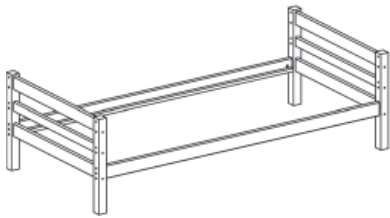

HIT

A strong and
timeless design

www.thuka.dk

Made in Denmark by
THUKA Furniture A/S
DK-7900 Nykøbing M
Tel.: +45 9772 3333
Fax: +45 9772 3233
info@thuka.dk
www.thuka.dk

**THUKA**

HIT

- 55x55 mm bed posts and 26x89 mm bed sides create a light look without compromising quality and safety
- Easy assembly - with easy to follow instructions
- Extensive range of textile accessories and add-on furniture
- Safety tested
- High quality Nordic pine from sustainable forests for the benefit of the environment
- Safe and environmentally friendly lacquers without added volatile organic compounds such as formaldehyde
- Environmentally friendly recycled packaging

Bed Overview

Single bed

Midsleeper

Bunkbed

Midsleeper with slide

Highsleeper

HIT is a strong series of 5 individual beds, which can be fitted with both fun textiles and add-on furniture. THUKA can also deliver slats, mattresses and cushions to complete the assortment. HIT has a timeless design

and is available in both clear and white lacquer. The emphasis is on simple solutions and maximum functionality and the system provides a wide variety of choices to suit most consumers.

Beds

Mattress size:
200x90 cm

Single bed
55 mm. legs
80-06101-1 Clear
80-06101-2 White
208x99x61 cm.

Safety rails
80-06601-1 Clear
80-06601-2 White
200 cm.

Midsleeper
55 mm. legs
80-06301-2 White
208x104x114 cm.

Midsleeper with slide
55 mm. legs
80-06303-1 Clear
80-06303-2 White
208x219x114 cm.