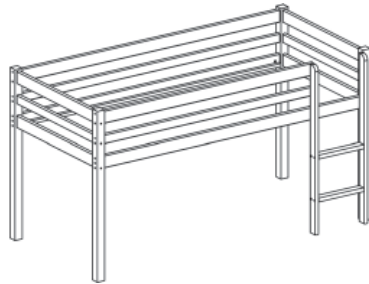

HIT

A strong and
timeless design

www.thuka.dk

Made in Denmark by
THUKA Furniture A/S
DK-7900 Nykøbing M
Tel.: +45 9772 3333
Fax: +45 9772 3233
info@thuka.dk
www.thuka.dk

**THUKA**

HIT

- 55x55 mm bed posts and 26x89 mm bed sides create a light look without compromising quality and safety
- Easy assembly - with easy to follow instructions
- Extensive range of textile accessories and add-on furniture
- Safety tested
- High quality Nordic pine from sustainable forests for the benefit of the environment
- Safe and environmentally friendly lacquers without added volatile organic compounds such as formaldehyde
- Environmentally friendly recycled packaging

Bed Overview

Single bed

Midsleeper

Bunkbed

Midsleeper with slide

Highsleeper

HIT is a strong series of 5 individual beds, which can be fitted with both fun textiles and add-on furniture. THUKA can also deliver slats, mattresses and cushions to complete the assortment. HIT has a timeless design

and is available in both clear and white lacquer. The emphasis is on simple solutions and maximum functionality and the system provides a wide variety of choices to suit most consumers.

Beds

Mattress size:
200x90 cm

Single bed
55 mm. legs
80-06101-1 Clear
80-06101-2 White
208x99x61 cm.

Safety rails
80-06601-1 Clear
80-06601-2 White
200 cm.

Midsleeper
55 mm. legs
80-06301-2 White
208x104x114 cm.

Midsleeper with slide
55 mm. legs
80-06303-1 Clear
80-06303-2 White
208x219x114 cm.